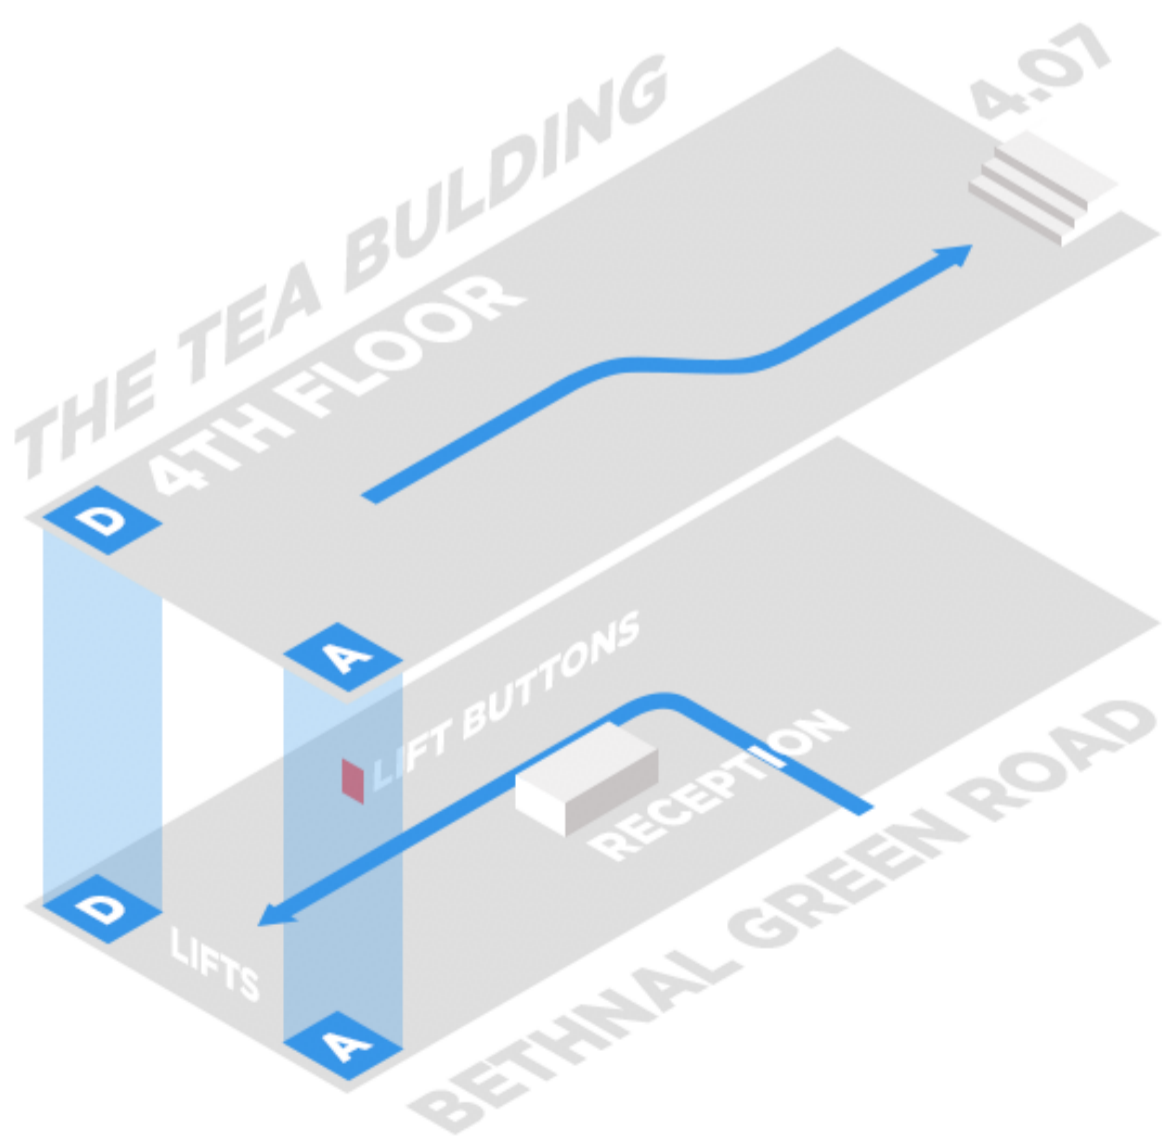

Closest Station:  **SHOREDITCH HIGH STREET**

(Directly opposite building entrance)

1. Once you arrive at the Tea building go past the main reception and bear round to the left for the lifts (A-D) or go straight onto the stairs. We are on the 4th floor.

2. Once on the 4th floor, walk down the corridor to the Soho Works reception (office 4.07). Once you arrive at reception sign in to the visitors' book as a Magora visitor, take a seat and relax.

3. We'll be notified of your arrival and within minutes our representative will be with you shortly discuss your project over a coffee.